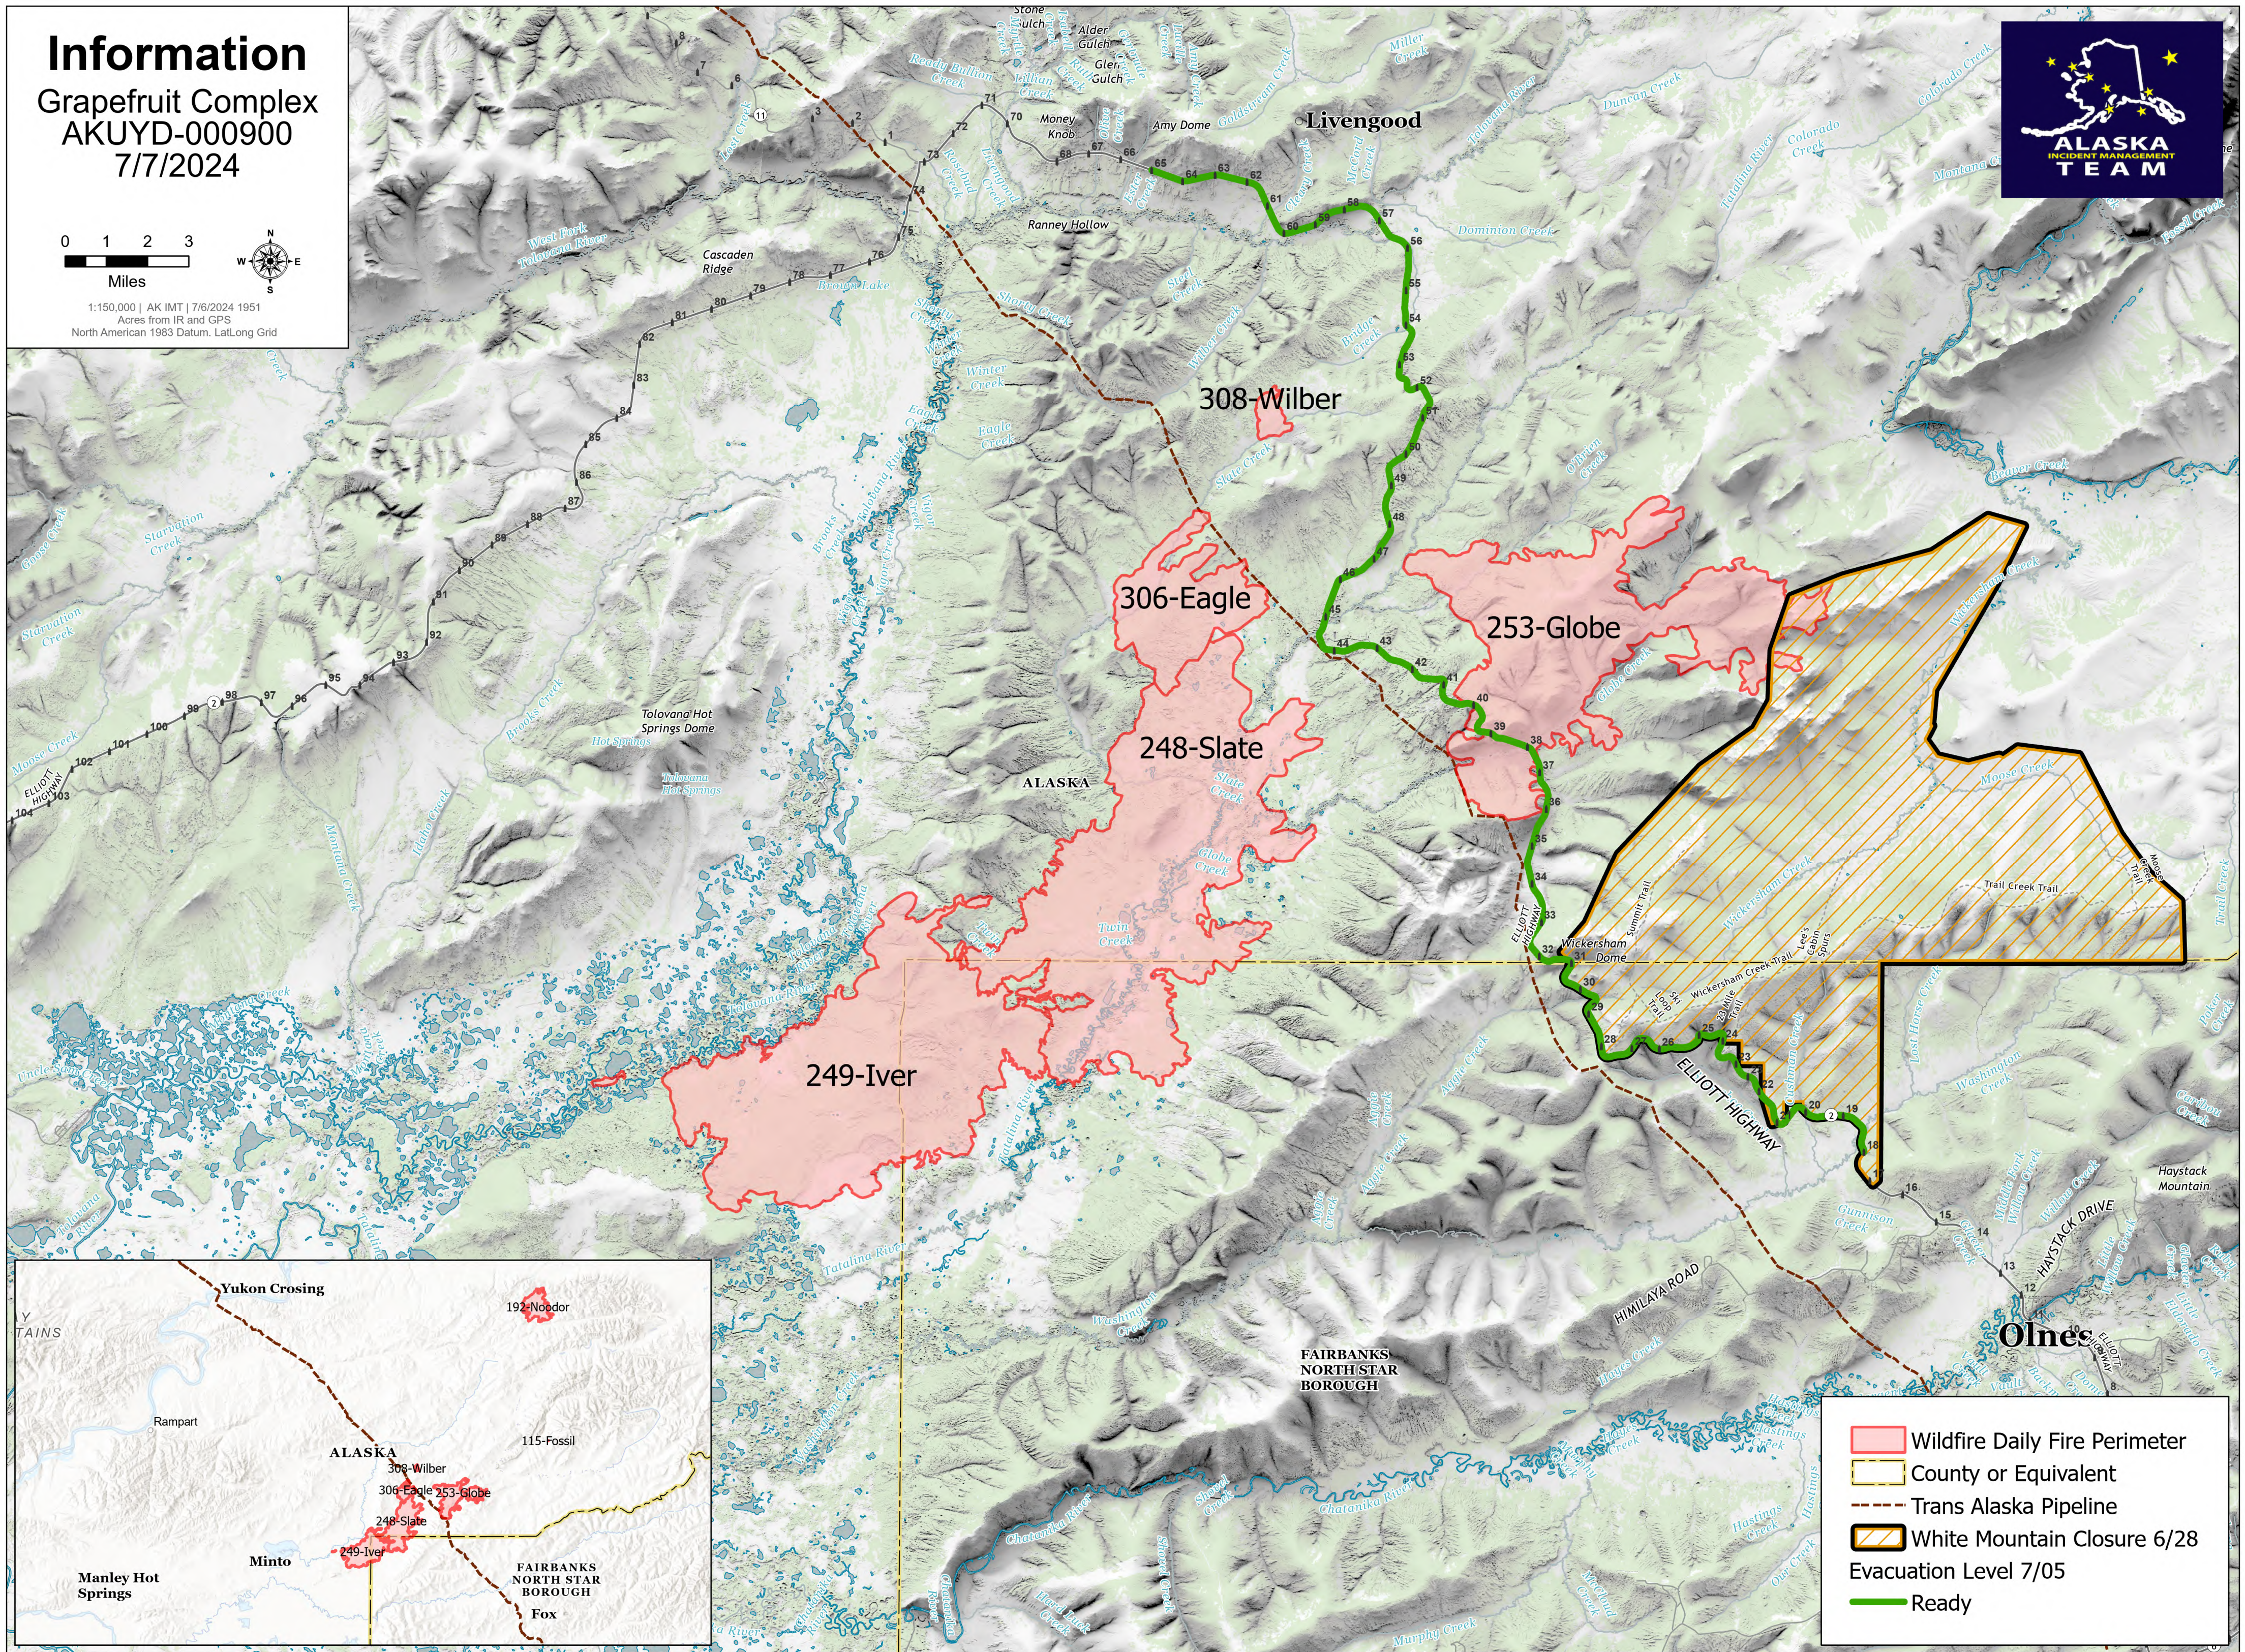

Information

Grapefruit Complex
AKUYD-000900
7/7/2024

1:150,000 | AK IMT | 7/6/2024 1951
Acres from IR and GPS
North American 1983 Datum, Lat/Long Grid

- Wildfire Daily Fire Perimeter
- County or Equivalent
- Trans Alaska Pipeline
- White Mountain Closure 6/28
- Evacuation Level 7/05
- Ready