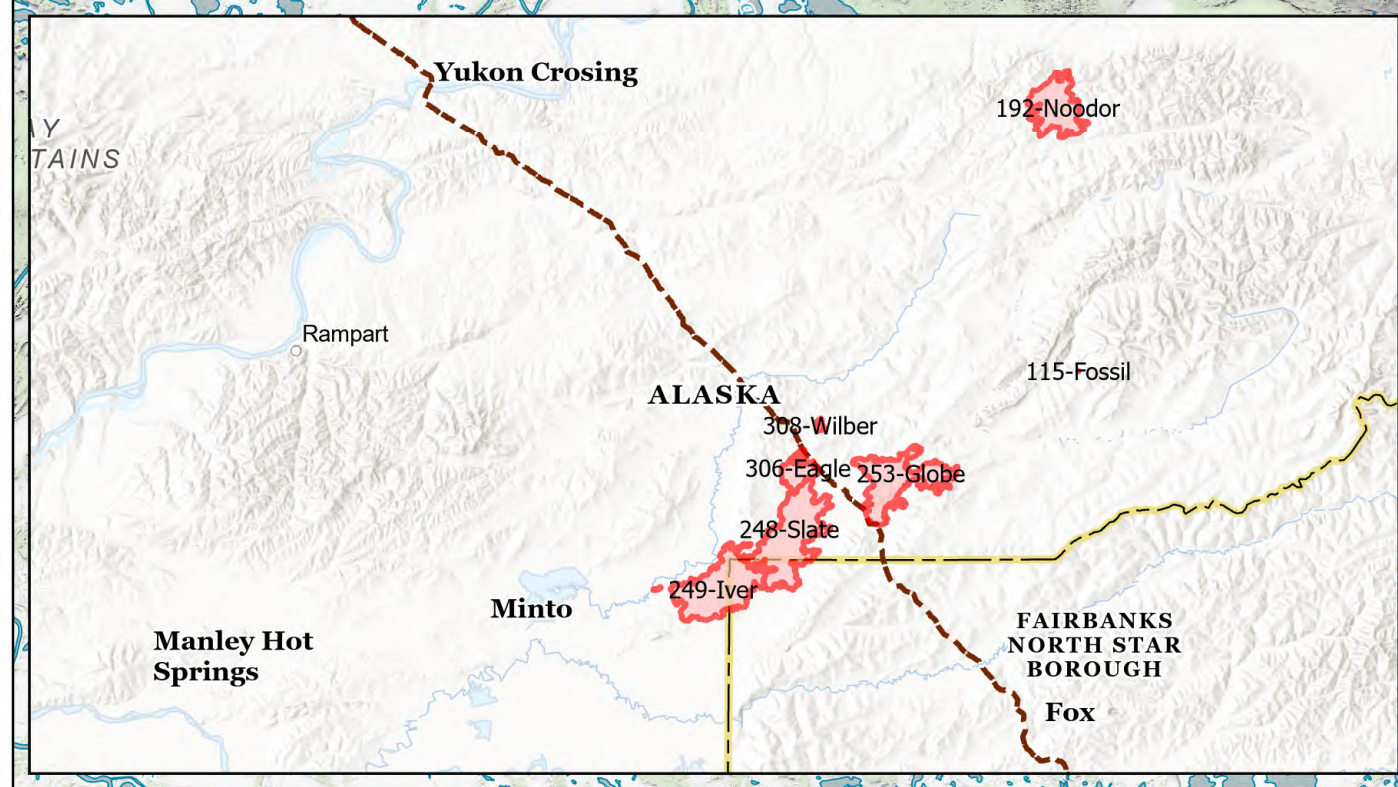

Information

Grapefruit Complex
AKUYD-000900
7/7/2024

1:150,000 | AK IMT | 7/6/2024 1951
Acres from IR and GPS
North American 1983 Datum, Lat/Long Grid

- Wildfire Daily Fire Perimeter
- County or Equivalent
- Trans Alaska Pipeline
- White Mountain Closure 6/28
- Evacuation Level 7/05
- Ready